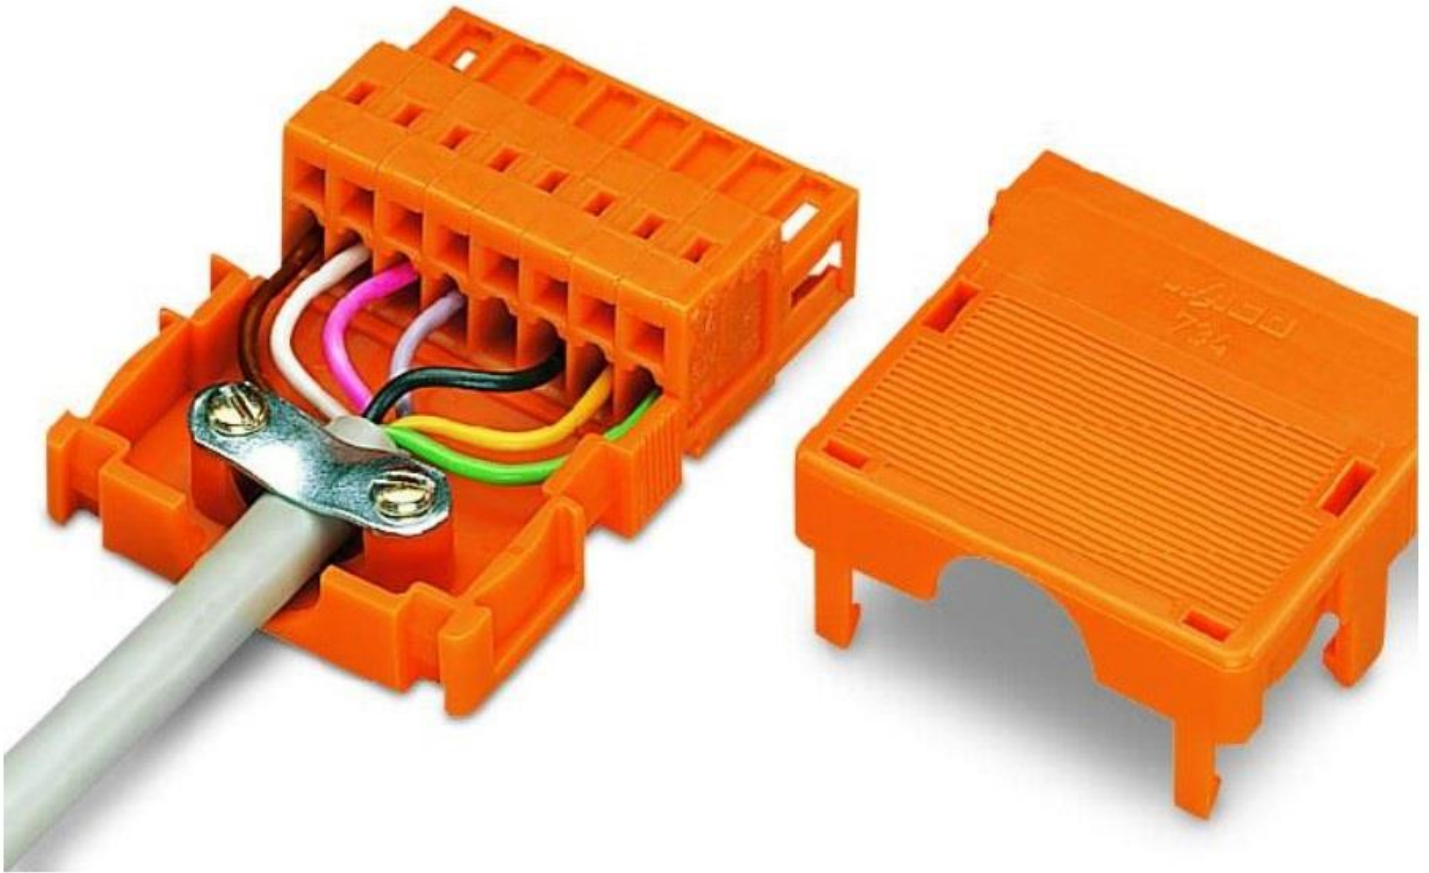

734: Application

4-pole, 1-conductor female connector, with locking levers and strain relief housing (2- to 5-pole strain relief housing suitable only for cable ties)

734: Application

Strain relief housing for 734 Series Male and Female Connectors with CAGE CLAMP® connection