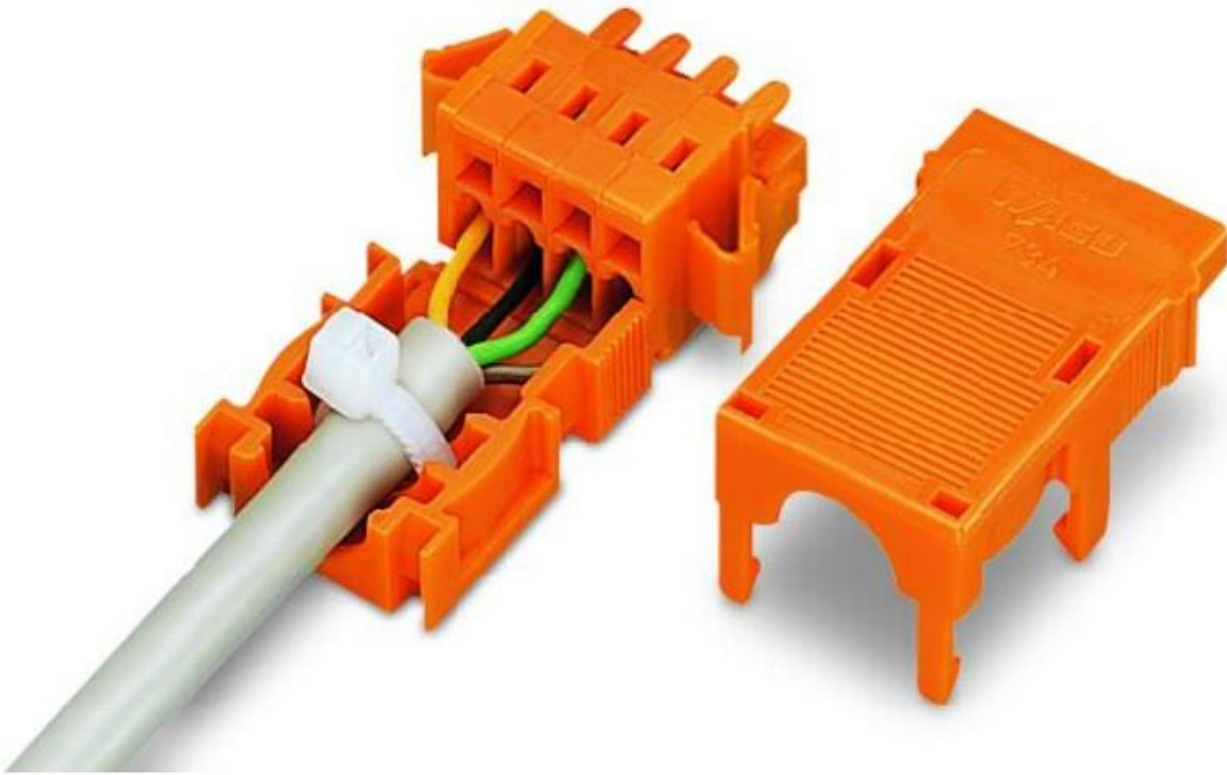

734: Application

4-pole, 1-conductor female connector, with locking levers and strain relief housing (2- to 5-pole strain relief housing suitable only for cable ties)

734: Application

Strain relief housing for 734 Series Male and Female Connectors with CAGE CLAMP® connection